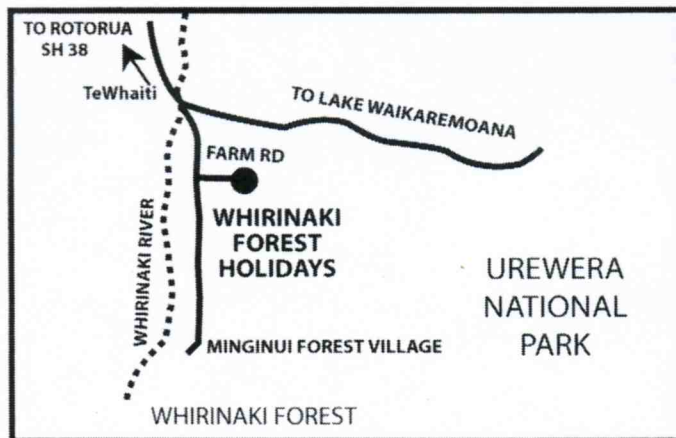

Visit us in Whirinaki Forest Park - New Zealand's best podocarp forest.

We can offer you a unique holiday where you can relax away from the usual tourist areas. For inexpensive, reliable and friendly service.

- Self-contained Motel Accommodation
- Awesome Horse Treks
- Guided Hunting & Fishing
- Trampers Transport
- Bed & Breakfast
- Meals available for guests by arrangement
- Free parking

Garry / Darline

14 Farm Road

TeWhaiti, Murupara, New Zealand

Phone/Fax: 07 366 3235

Email: aldrigres@xtra.co.nz

www.whirinakiforestholidays.co.nz

To avoid disappointment, bookings should be made in advance. 25% deposit secures firm booking. Refunds if cancelled (less expenses) 21 days before arrival date. After 21 days cancellation fee of 25% is charged